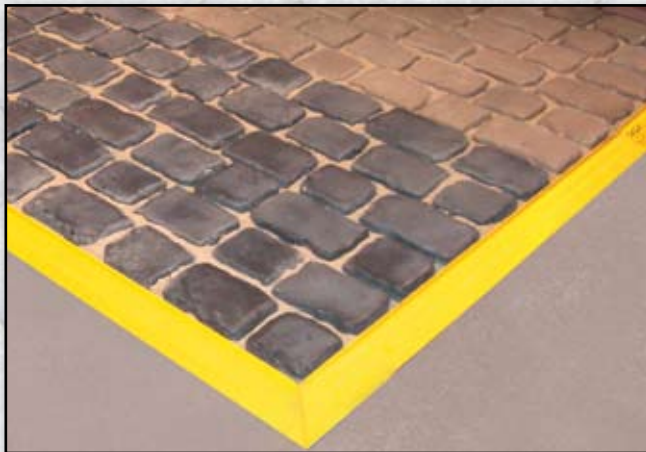

HI-VIZ Safety Edging for Trade Shows & Displays

Features

- Bright yellow **PAVE EDGE RIGID**
- Lipped design enables **HI-VIZ** to hold pavers and sand in place
- Reduces trip hazards
- Transitions nicely from an aisle to booth area
- Easy to install
- 6' lengths

HI-VIZ SAFETY EDGING not only makes your display safer, it accents the display nicely. This yellow edging serves as a transitional strip from the floor to the top of the display, reducing tripping while holding it together.

Miter cut **HI-VIZ** for a neat and professional appearance. To install **HI-VIZ** lay it down along the perimeter of the booth and tape the lip to the floor, then fill with sand. This allows you to not only lay pavers, but also fill the joints with sand as you normally would. With **PAVE EDGE's** patented frost-heave sand retention lip, you won't have to worry about sand migrating from your booth area.

Visit paveedge.com
for complete
installation instructions

Specifications

Box 72' (12 - 6' sections)
Part Number: 001060
Weight: 41 lbs (18.6 kg)

HI-VIZ Safety Edging

Engineering Tests Prove **PAVE EDGE**[®] Is The Top Performing Edge Restraint